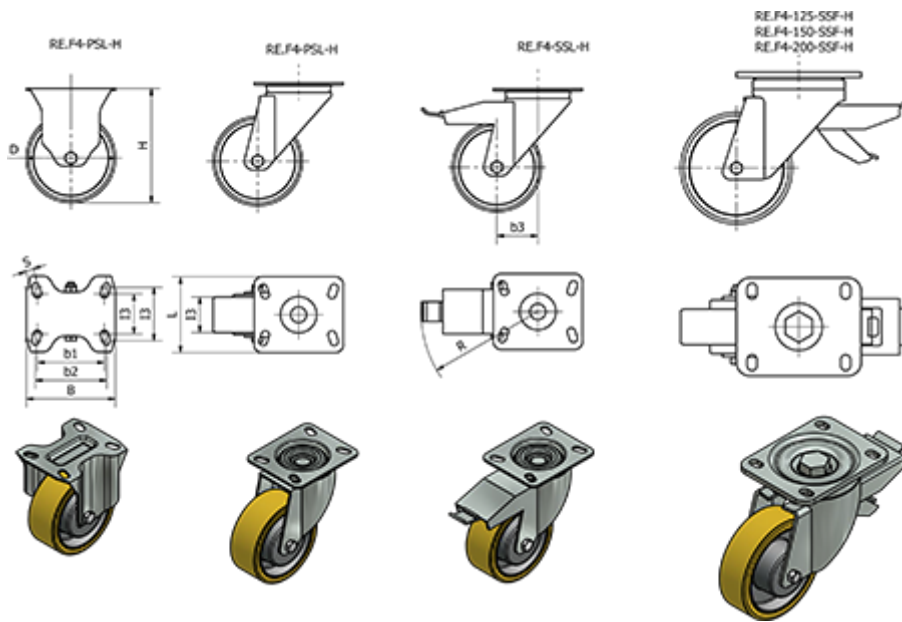

Data Sheet

Article number: 2314451421

Description: E+G Cast iron wheel 451421
RE.F4-100-SSL-H - Turning plate wo/brake

Measures

B	= 100	I1	= 45
b1	= 75	I2	= 60
b2	= 80	I3	= 38
b3	= 46	L	= 85
Code	= 451421	R	= 123
D	= 100	Rolling resistance (N)	= 2200
Dynamic carrying capacity (N)	= -	s	= 9
H	= 138	Type	= RE.F4-100-SSL-H

weight (g) = 1930